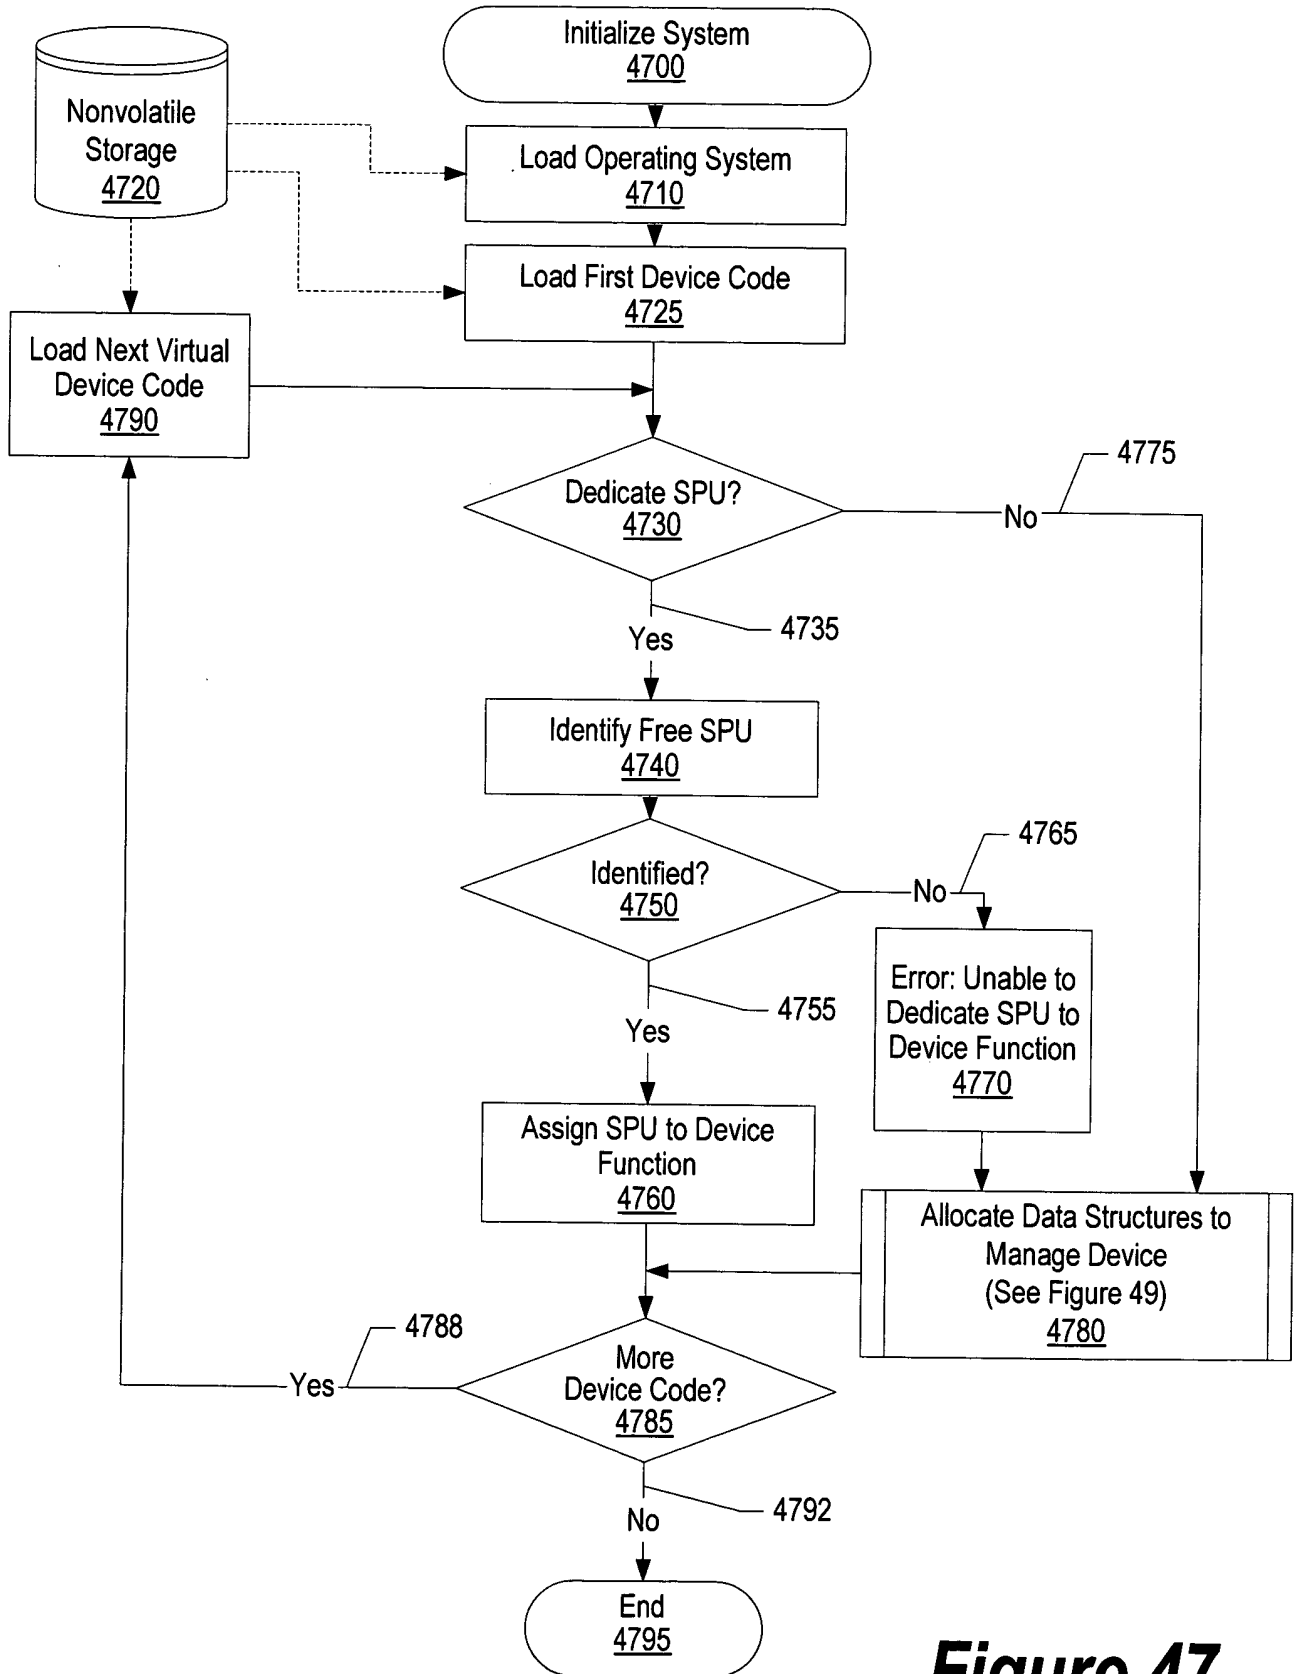

Figure 29

Figure 30

Figure 31

Figure 32

Figure 33

Figure 34

Memory Access Control Table

The diagram shows a table with 64 rows, indexed from 0 to 63. Each row contains four columns: 'Base', 'Size', 'Access Key', and 'Access Key Mask'. Callout 3504 points to the 'ID' column header. Callout 3506 points to the 'Base' column header. Callout 3508 points to the 'Size' column header. Callout 3510 points to the 'Access Key' column header. Callout 3512 points to the 'Access Key Mask' column header. Callout 3502 is an arrow pointing to the table structure.

Figure 40B

Figure 41

Figure 42

Figure 43

Figure 44

Figure 45

Figure 46

47 / 60

Figure 47

Figure 48

Figure 49

Figure 50

51 / 60

Figure 51

52 / 60

Figure 52

Figure 53

Figure 54

Figure 55

Figure 57

Figure 58

Figure 59

Figure 60